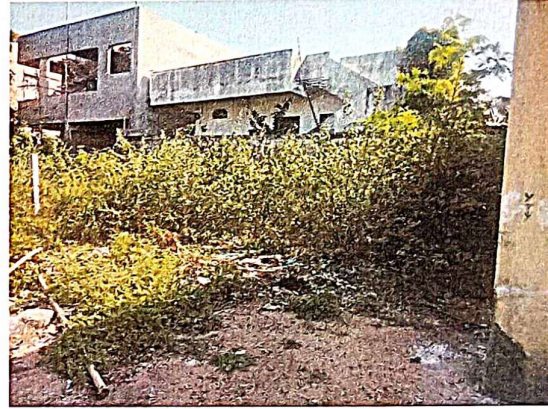

Photographs: Attached in Annexure 1