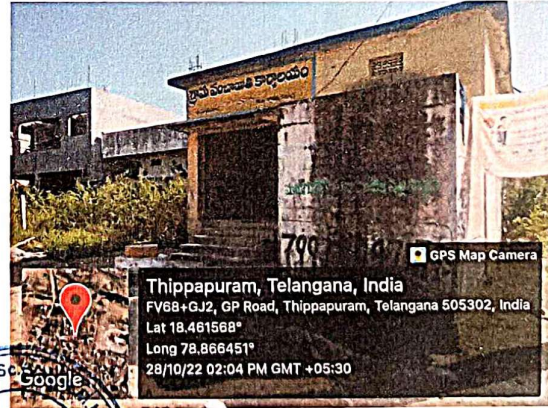

ANUGULURI ANJANEYULU

Particular	Details
Description of the Property	H No.1-49, Thippapoor, Vemulawada Mandal, Rajanna Sircilla District, Karim Nagar, Telangana
Area	Land area 3282 Sq. Ft (or) 7.53 cents
Location	Near Vemulawada Bus Station
Accessibility	Near Vemulawada Bus Station @ 0.2 Kms Gangadhara – Train Station @ 22 Kms
Nature of Security	Residential Vacant Land
Observations related to the property	The property is a Vacant Land Near Vemulawada Bus Station

Photographs: Attached in Annexure 1

Google Map Location: **Latitude 18.461527, Longitude 78.866497**

Bird Eye View

Property Under Valuation

Key Plan

- Icons for navigation: Car, Bus, Walking, Bicycling, Airplane.
- Search bar: Vemulawada Bus Station, Vemulawada.
- Destination input: 18.461527 78.866497.
- Options: Leave now, Send directions to your phone.
- Route summary: via unnamed roads, 1 min, 89 m.
- Explore Thippapuram: Restaurants, Hotels, Gas stations, Parking Lots, More.

A map view showing the property location in Thippapuram, Telangana. A red pin marks the property location, labeled "RAJ BHAVAN RAJ 1005". A blue route line shows a path from the property to the "Vemulawada Bus Station", with a "1 min 89m" label. The map includes various landmarks such as "Mula Yagu", "Easampalli Jyothiraju Bike Parking", "Manikanta Milk Parlour", "RAJ BHAVAN TEA STALL", and "Lucky Wine". The text "Thippapuram Telangana 505302" is visible near the property location. The Google logo is present at the bottom.